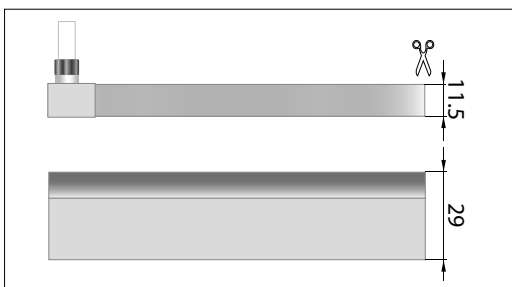

- Lumiaflex II is het LED alternatief voor conventionele Neon verlichting
- Lumiaflex II wordt op rollen van 5, 10 en 15 meter geleverd, compleet met gemonteerd aansluitsnoer (3m) en voorzien van eindkap
- Bij installatie in te korten op de aangegeven knippunten
- De opalen witte PVC afscherming zorgt voor een egaal verlichte lijn, zonder dat de individuele LED's zichtbaar zijn
- Aanstuurbaar door middel van diverse 24V controllers (P.W.M.)
- Voor de montage, aansluiting en doorkoppeling, zijn diverse accessoires beschikbaar

Toepassingsgebieden: gebouwen, horeca, tuinen, schepen en winkels, etc.

- Lumiaflex II is a good LED alternative compared to conventional Neon lighting
- Lumiaflex II is supplied per roll of 5, 10 en 15 meters, complete with mounted connection cable (3m) and end cap
- Can easily be shortened at the indicator points when installing
- The opal white PVC shielding provides a uniformly illuminated line, without seeing any individual LEDs
- Dimmable through various 24V controllers (PWM)
- For mounting, connection and interconnection, various accessories are available

Applications: buildings, restaurants, gardens, ships, retail, studios, etc.

Type LED	LEDs/m	Afmetingen (LxBxH) Dimensions (LxWxH) (mm)	Voltage (Vdc)	Vermogen Power consumption W/m	∅ (mm)	Kleur Color	Lichtstroom Lightoutput (Lm/m)	Golflengte-/ Kleurtemp. Wavelength-/Color temp.	Rollengte Roll length	Art. nr.	Prijs Price
5050	60	11.5x29	24	7.2	167		120	620	5 meter	46000210	€ 380,00
									10 meter	46000220	€ 760,00
									15 meter*	46000230	€ 1140,00
							90	590	5 meter	46000211	€ 380,00
									10 meter	46000221	€ 760,00
									15 meter*	46000231	€ 1140,00
				12	100		40	460	5 meter	46000212	€ 380,00
									10 meter	46000222	€ 760,00
									15 meter*	46000232	€ 1140,00
							280	520	5 meter	46000213	€ 380,00
									10 meter	46000223	€ 760,00
									15 meter*	46000233	€ 1140,00
					400	5700K	5 meter	46000214	€ 380,00		
							10 meter	46000224	€ 760,00		
							15 meter*	46000234	€ 1140,00		
	400	3000K	5 meter	46000215	€ 380,00						
			10 meter	46000225	€ 760,00						
			15 meter*	46000235	€ 1140,00						

* LET OP: De rol van 15m dient vanaf beide zijden te worden gevoed. ATTENTION: The roll of 15m has to be powered from both sides.